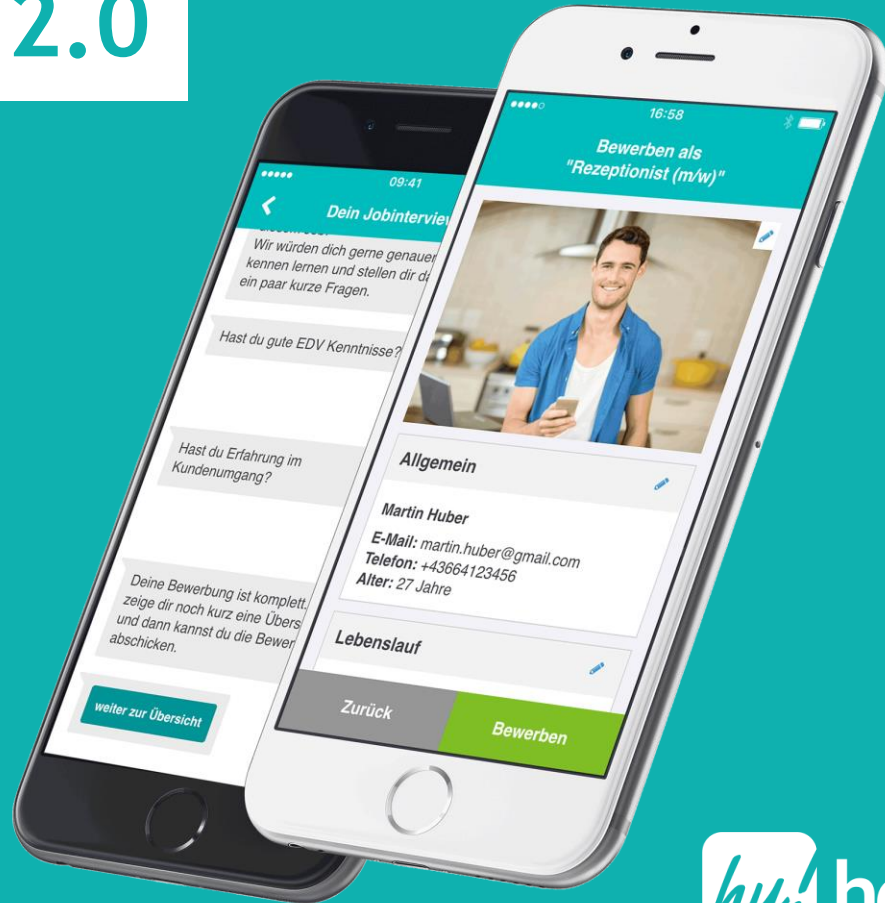

# PERSONALSUCHE 2.0

SOCIAL

MOBILE

# WARUM IST MOBILE UND SOCIAL WICHTIG?

Streaming

Dating

Messenger

Multimedia

Social Media

Gaming

Sport & Fitness

# WAS IST STATUS QUO?

UNÜBERSICHTLICH

UNSTRUKTURIERT

The image shows a white smartphone displaying a login form. The form is titled "Login" and includes a link "Click on Login if you have already registered". The form contains several input fields and labels: